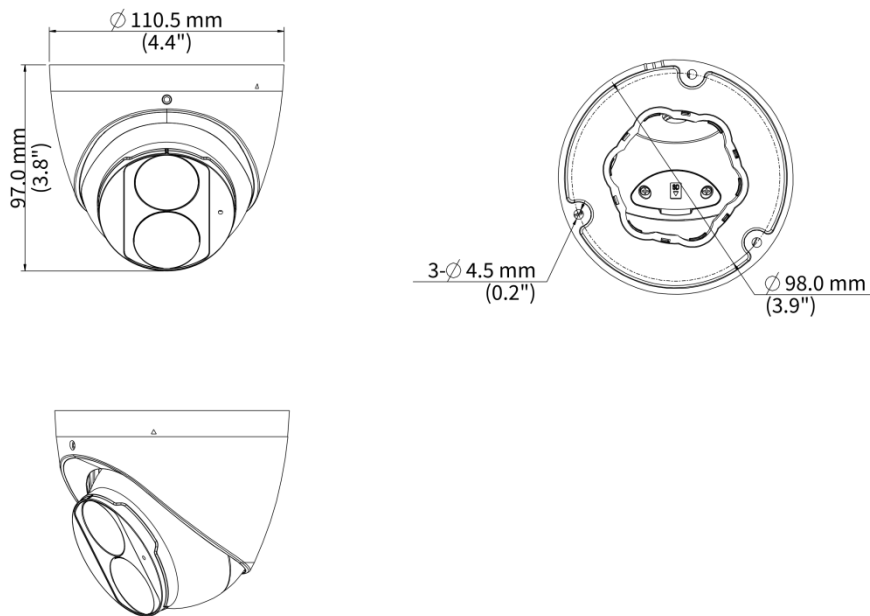

EMC	CE-EMC (EN 55032, EN 61000-3-3, EN IEC 61000-3-2, EN 55035) FCC (FCC 47 CFR part15 B)
Safety	CE LVD (EN 62368-1) CB (IEC 62368-1) UL/CUL (UL 62368-1, CAN/CSA C22.2 No. 62368-1)
Environment	CE-RoHS (2011/65/EU;(EU)2015/863); WEEE (2012/19/EU);
Protection	IP67 (IEC 60529)
General	
Power	DC 12V±25%, PoE (IEEE 802.3af)
Power Consumption	Max 4.0W
Power Interface	Ø5.5 mm coaxial power plug
Dimensions	Ø110.5 x 94.1mm (Ø4.4" x 3.7") (Ø x H)
Weight	0.42kg (0.93lb)
Material	Metal
Working Environment	-30 °C to 60 °C (-22 °F to 140 °F), Humidity: ≤ 95% RH (non-condensing)
Storage Environment	-30 °C to 60 °C (-22 °F to 140 °F), Humidity: ≤ 95% RH (non-condensing)
Surge Protection	4 KV
Reset Button	N/A
Web Client Language	20 Languages: Traditional Chinese, English, Simplified Chinese, Polish, German, Russian, French, Korean, Dutch, Czech, Portuguese (Europe), Portuguese (Brazil), Japanese, Thai, Turkish, Spanish (Latin America), Spanish (Europe), Hungarian, Italian, Vietnamese
RTC	Support
Built-in DC12V Output	N/A
Axis	3-Axis
Live View	
Maximum Bitstream	20
Maximum Bandwidth	50 Mbps
Plugin Free	Support
OSD Font	Lattice
OSD Color	Support
OSD Character Number	40
3D Privacy Mask	N/A

PTZ

Number of Patrol	N/A
Snow Removal Mode	N/A
Patrol Recording	N/A
Number of Presets (IPC)	N/A
3D Location	N/A

Other

Corridor Mode	Support
Software Version	IPC_G6202

Dimensions

Aggregate product size diagram using "main model" as an example