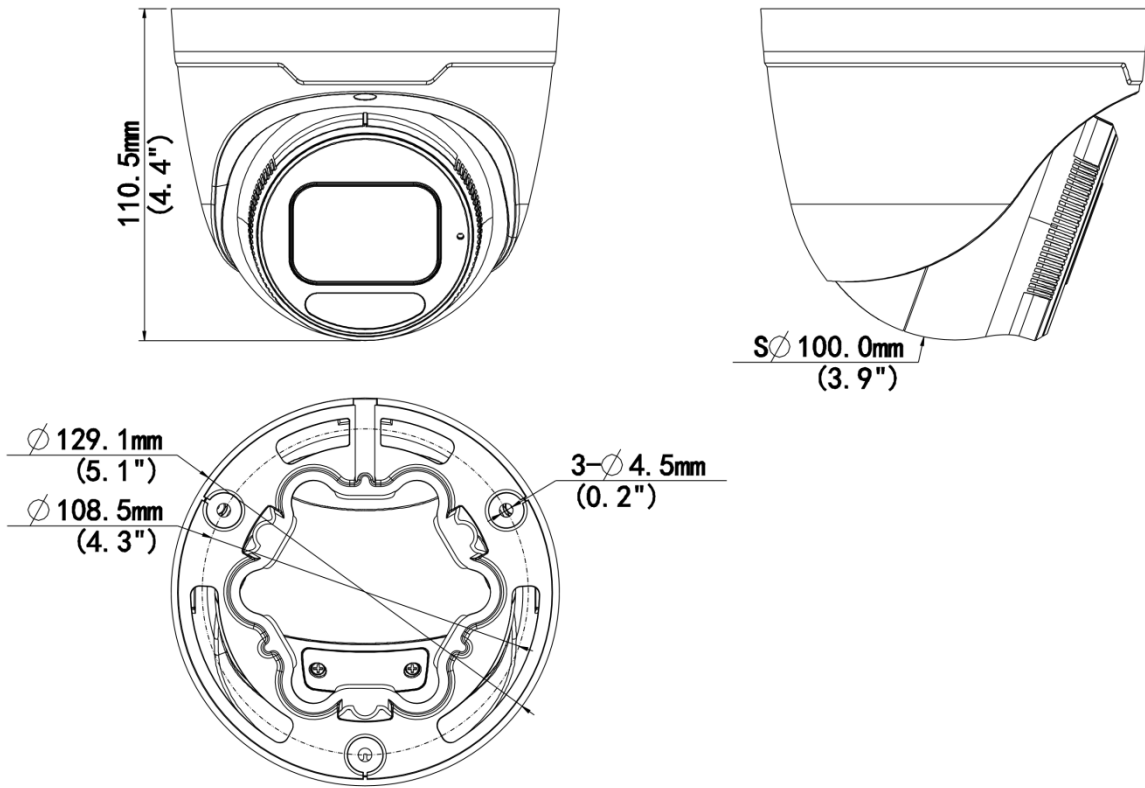

Dimensions

Accessories

TR-JB03-H-IN-V2

Junction Box for Metal Turret Camera(Support wiring from behind)

TR-SE24-IN

Dome Pendant Mounting Pole 200mm

TR-A01-IN

NPT 3/4" Waterproof Cable Gland

TR-SE24-A-IN

Dome Pendant Mounting Pole 500mm

TR-UP06-IN

Universal Pole Mounting Bracket

TR-CM24-IN

Dome Pendant Mounting Bracket(Indoor)